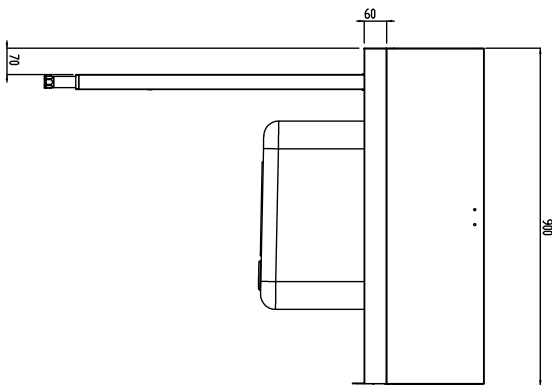

 Sink size 500x400x300mm with overflow pipe and drain
 hole. Basket direction: from left to right.

Main Features

- Supplied knocked-down and easy to assemble.
- Designed for 500x500 mm dishwashing racks.
- The table is intended to be directly connected with the rack type in the loading side from left to right direction.
- Suitable to be installed alone with the rack type dishwasher to save space.

Sustainability

- Stainless steel feet 50 mm adjustable in height to align the operation height between the dishwasher and table as well as to ensure that tables drain back into the dishwasher.

Optional Accessories

- Dish scraper PNC 855297
- Floor fastening kit for 2 square legs PNC 865386
- Removable bridge table, 800 mm PNC 865418
- Removable bridge table with hole, 800 mm PNC 865419
- Undershelf for dishwasher table, 900 mm PNC 865479

APPROVAL: _____

Front

Side

D = Drain

Top

Key Information:

External dimensions, Width:	865403 (BHRPTB09L)	900 mm
External dimensions, Depth:		755 mm
External dimensions, Height:		1170 mm
Net weight:		19 kg
Splashback Dimensions, Height:		260 mm
Basin dimensions:		