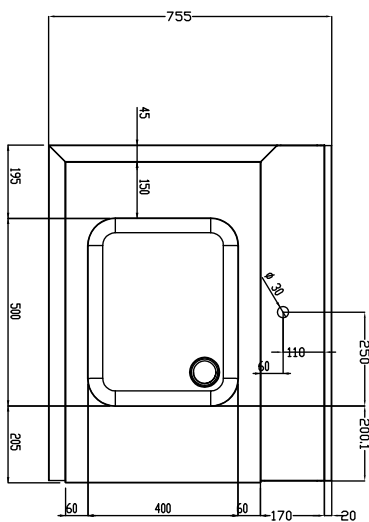

 Sink size 500x400x300mm with overflow pipe and drain
 hole. Basket direction: from left to right.

Main Features

- Supplied knocked-down and easy to assemble.
- Designed for 500x500 mm dishwashing racks.
- The table is intended to be directly connected with the rack type in the loading side from left to right direction.
- Suitable to be installed alone with the rack type dishwasher to save space.

Sustainability

- Stainless steel feet 50 mm adjustable in height to align the operation height between the dishwasher and table as well as to ensure that tables drain back into the dishwasher.

Optional Accessories

- Dish scraper PNC 855297
- Floor fastening kit for 2 square legs PNC 865386
- Removable bridge table, 800 mm PNC 865418
- Removable bridge table with hole, 800 mm PNC 865419
- Undershelf for dishwasher table, 900 mm PNC 865479

APPROVAL: _____

Front

Side

D = Drain

Top

Key Information:

External dimensions, Width:	865403 (BHRPTB09L)	900 mm
External dimensions, Depth:		755 mm
External dimensions, Height:		1170 mm
Net weight:		19 kg
Splashback Dimensions, Height:		260 mm
Basin dimensions:		