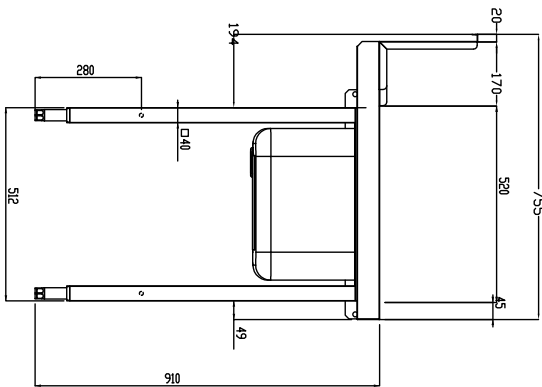

 Sink size 500x400x300mm with overflow pipe and drain
 hole. Basket direction: from left to right.

Main Features

- Supplied knocked-down and easy to assemble.
- Designed for 500x500 mm dishwashing racks.
- The table is intended to be directly connected with the rack type in the loading side from left to right direction.
- Suitable to be installed alone with the rack type dishwasher to save space.

Sustainability

- Stainless steel feet 50 mm adjustable in height to align the operation height between the dishwasher and table as well as to ensure that tables drain back into the dishwasher.

Optional Accessories

- Dish scraper PNC 855297
- Floor fastening kit for 2 square legs PNC 865386
- Removable bridge table, 800 mm PNC 865418
- Removable bridge table with hole, 800 mm PNC 865419
- Undershelf for dishwasher table, 900 mm PNC 865479

APPROVAL: _____

Front

Side

D = Drain

Top

Key Information:

External dimensions, Width:	865403 (BHRPTB09L)	900 mm
External dimensions, Depth:		755 mm
External dimensions, Height:		1170 mm
Net weight:		19 kg
Splashback Dimensions, Height:		260 mm
Basin dimensions:		